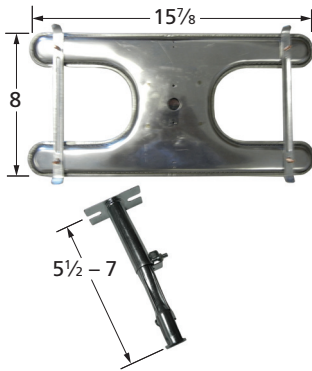

Jacuzzi

H-Single Burners

10101-70301

stainless steel

Figure-8 & H-Twin Burners

14212-70301

stainless steel

14102-70301

stainless steel

Rock Grates

90401

steel wire

90211

steel wire