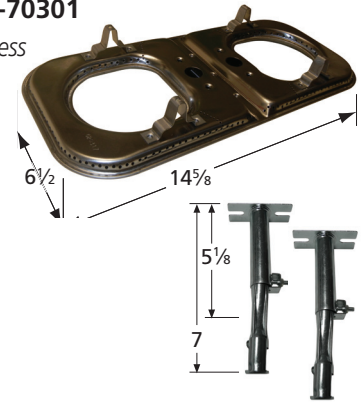

Jacuzzi

H-Single Burners

10101-70301

stainless steel

Figure-8 & H-Twin Burners

14212-70301

stainless steel

14102-70301

stainless steel

Rock Grates

90401

steel wire

90211

steel wire