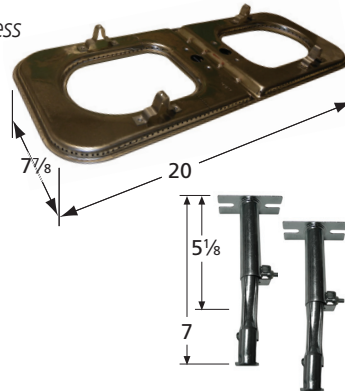

Jacuzzi

H-Single Burners

10101-70301

stainless steel

Figure-8 & H-Twin Burners

14212-70301

stainless steel

14102-70301

stainless steel

Rock Grates

90401

steel wire

90211

steel wire