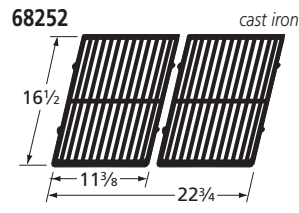

ProChef

H-Twin Burners

11002-73602
stainless steel

10902-73602
stainless steel

22501
cast iron

21002-73602
cast iron

20902-73602
cast iron

Cooking Grids