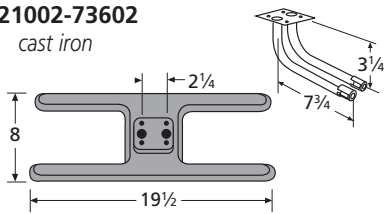

ProChef

H-Twin Burners

11002-73602
stainless steel

10902-73602
stainless steel

22501
cast iron

21002-73602
cast iron

20902-73602
cast iron

Cooking Grids