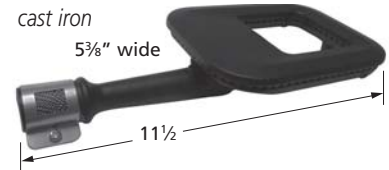

ProChef

H-Twin Burners

11002-73602
stainless steel

10902-73602
stainless steel

22501
cast iron

21002-73602
cast iron

20902-73602
cast iron

Cooking Grids