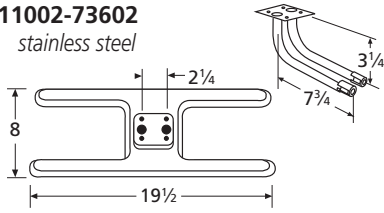

ProChef

H-Twin Burners

11002-73602
stainless steel

10902-73602
stainless steel

22501
cast iron

21002-73602
cast iron

20902-73602
cast iron

Cooking Grids