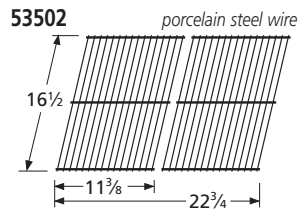

ProChef

H-Twin Burners

11002-73602
stainless steel

10902-73602
stainless steel

22501
cast iron

21002-73602
cast iron

20902-73602
cast iron

Cooking Grids