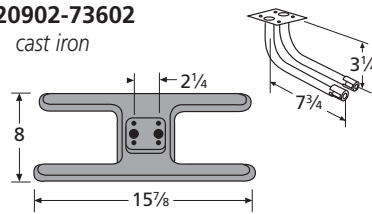

ProChef

H-Twin Burners

11002-73602
stainless steel

10902-73602
stainless steel

22501
cast iron

21002-73602
cast iron

20902-73602
cast iron

Cooking Grids