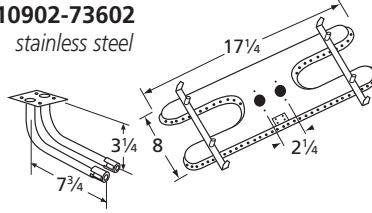

ProChef

H-Twin Burners

11002-73602
stainless steel

10902-73602
stainless steel

22501
cast iron

21002-73602
cast iron

20902-73602
cast iron

Cooking Grids