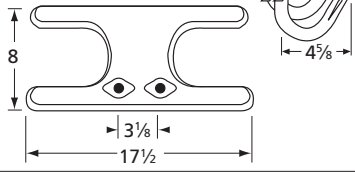

West Bend/Anova

Burners

11902-77702
stainless steel